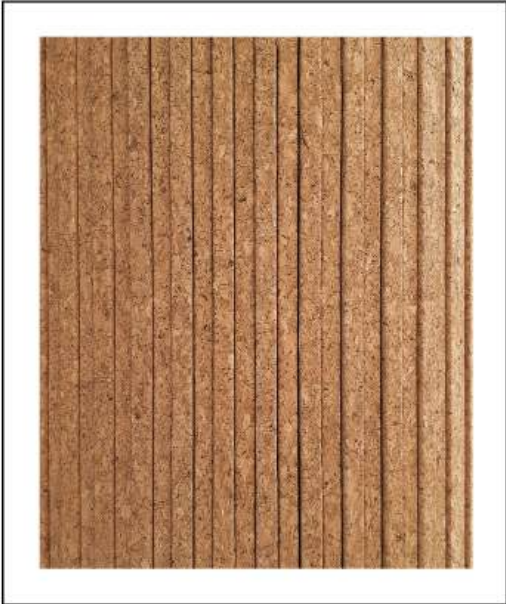

MATERIAL:- CORK | BASE MATERIAL:- MDF

CORK

SIZE :8FT X 2FT / 10FT X 2FT
THICKNESS : 15MM

1938

MATERIAL:- CORK / BASE MATERIAL:- MDF

SIZE :8FT X 2FT / 10FT X 2FT
THICKNESS : 15MM

1939

FLEXIBLE

FLEXIBLE

MATERIAL:- CORK | BASE MATERIAL:- MDF

SIZE : 8FT X 2FT / 10FT X 2FT
THICKNESS : 15MM

15MM

1941

LOUVERS

MATERIAL:- CORK / BASE MATERIAL:- MDF

SIZE :8FT X 2FT / 10FT X 2FT
THICKNESS : 15MM