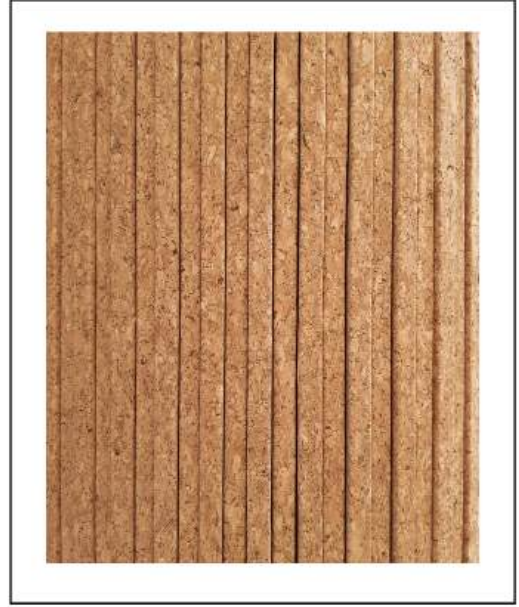

SIZE : 8FT X 2FT / 10FT X 2FT
THICKNESS : 15MM

1942

15MM