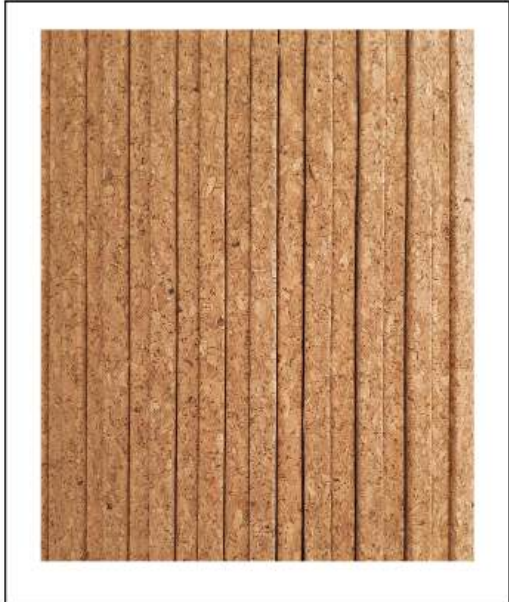

MATERIAL:- CORK | BASE MATERIAL:- MDF

CORK

SIZE :8FT X 2FT / 10FT X 2FT
THICKNESS : 15MM

1938

MATERIAL:- CORK / BASE MATERIAL:- MDF

SIZE :8FT X 2FT / 10FT X 2FT
THICKNESS : 15MM

1939

FLEXIBLE

FLEXIBLE

MATERIAL:- CORK | BASE MATERIAL:- MDF

SIZE : 8FT X 2FT / 10FT X 2FT
THICKNESS : 15MM

15MM

1941

LOUVERS

MATERIAL:- CORK / BASE MATERIAL:- MDF

SIZE :8FT X 2FT / 10FT X 2FT
THICKNESS : 15MM